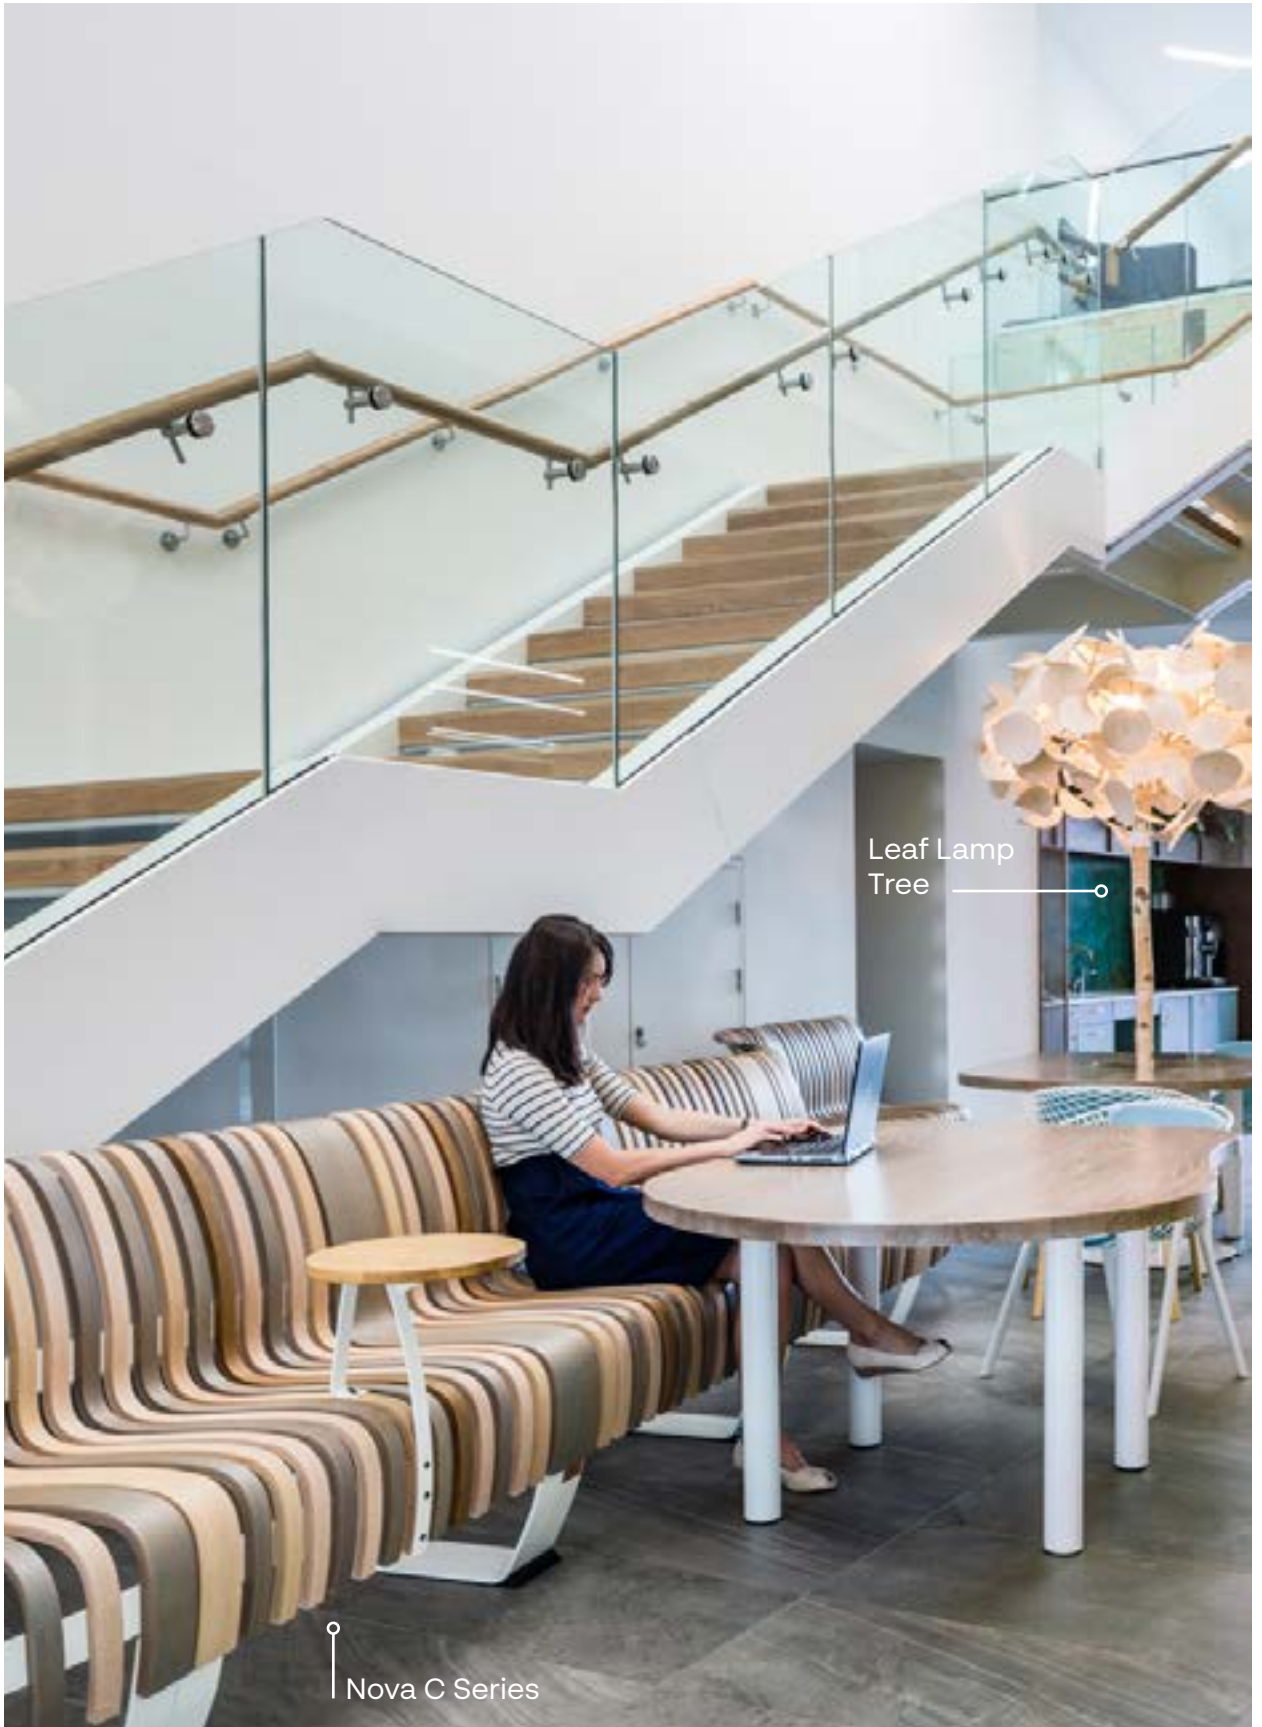

Leaf Lamp
Tree

Nova C Series