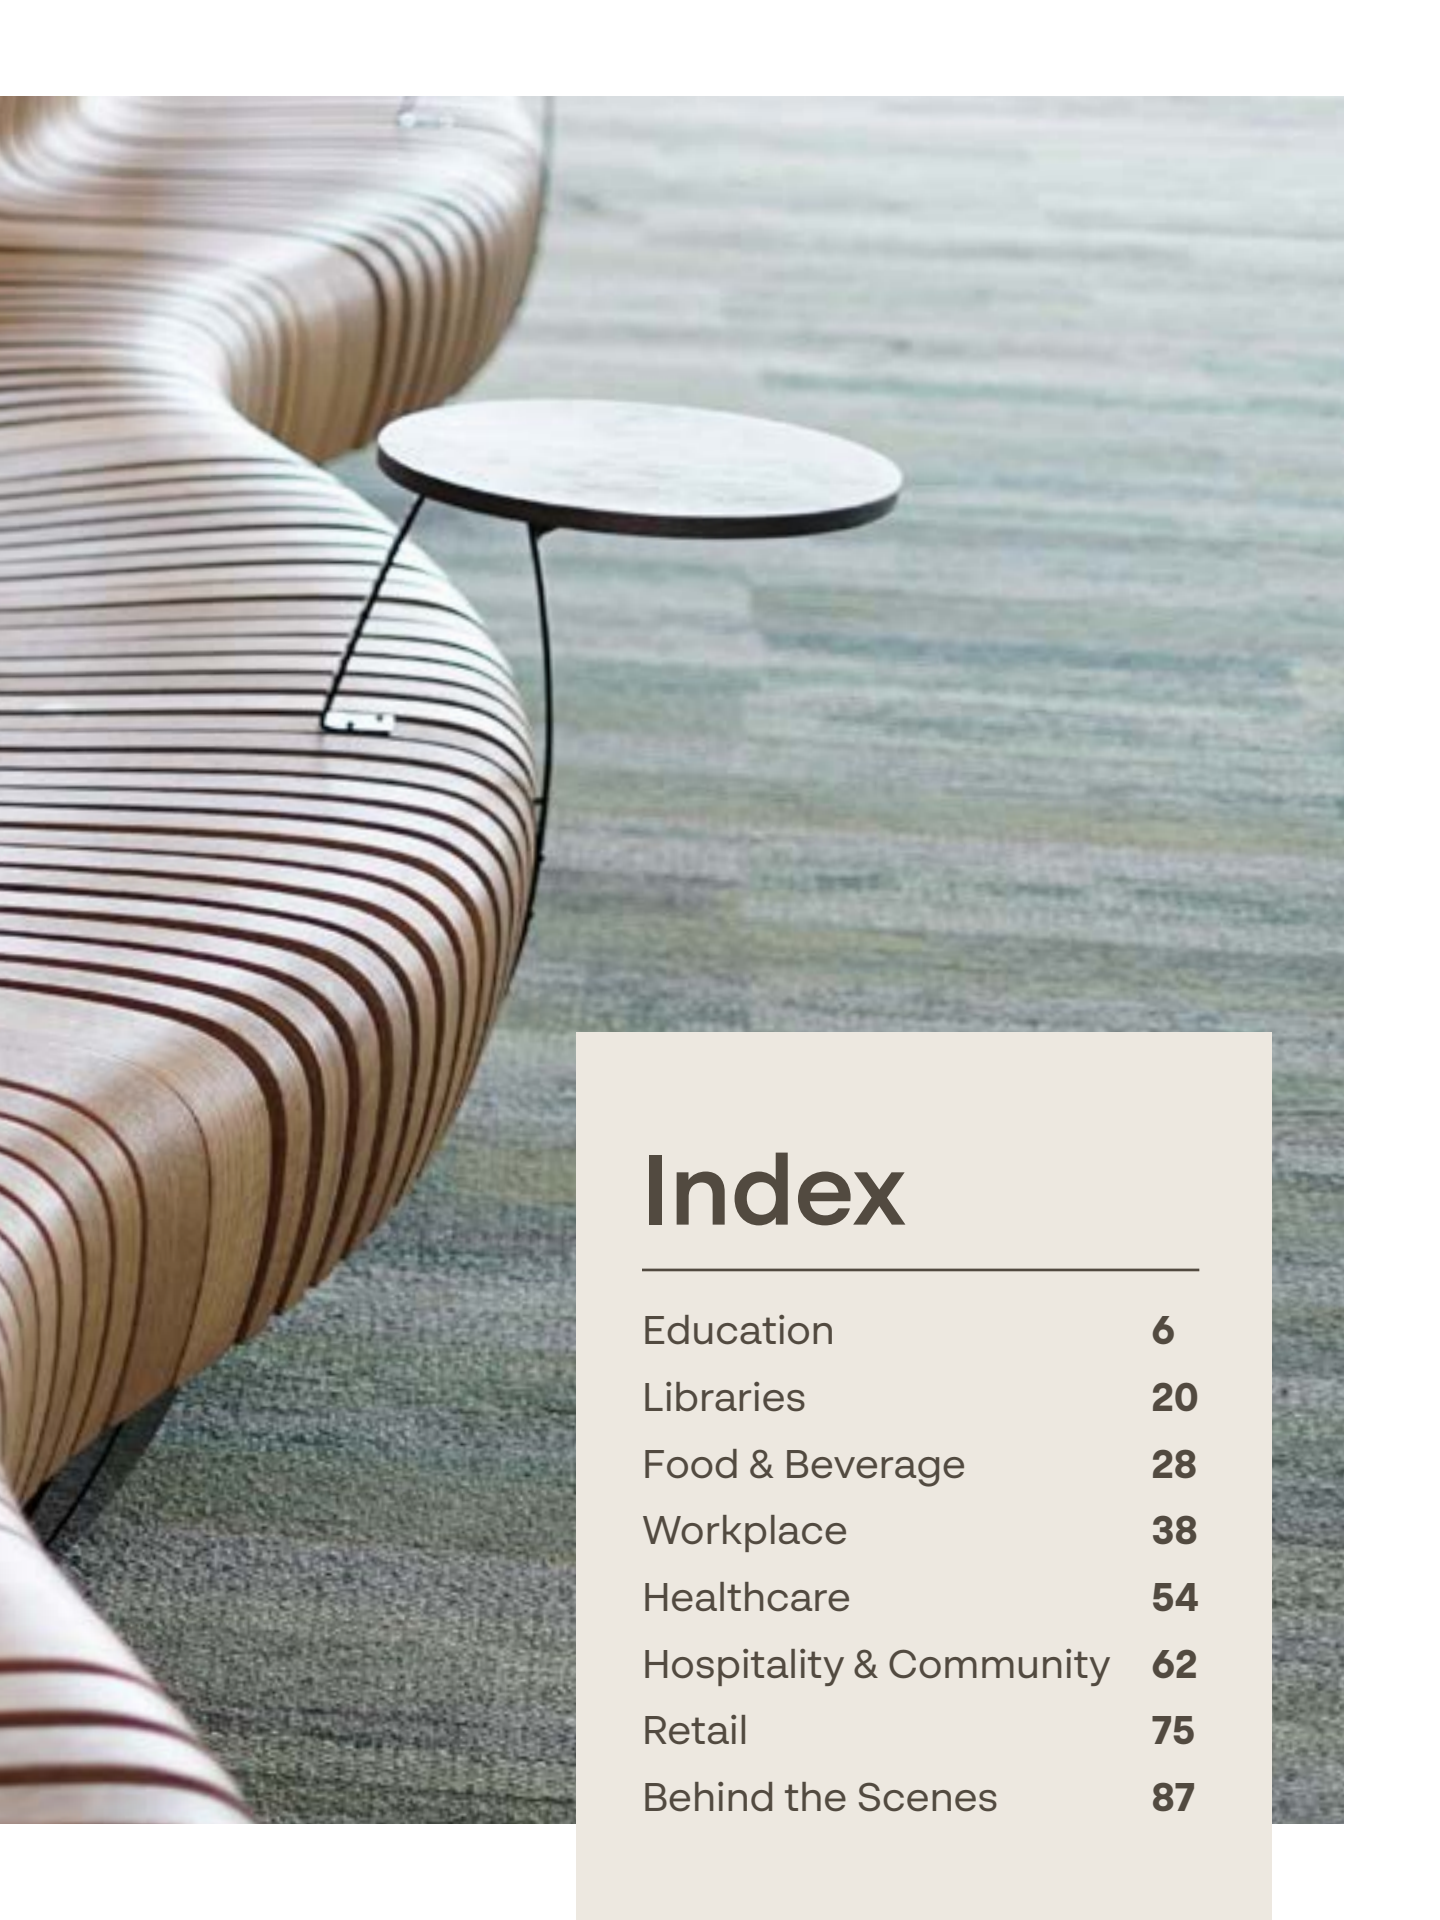

Index

Education	6
Libraries	20
Food & Beverage	28
Workplace	38
Healthcare	54
Hospitality & Community	62
Retail	75
Behind the Scenes	87