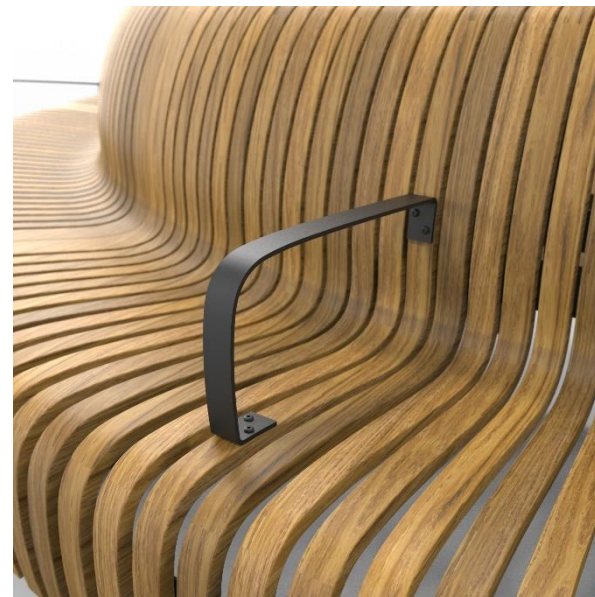

Functional Add-Ons

Tables
Armrests
Branding