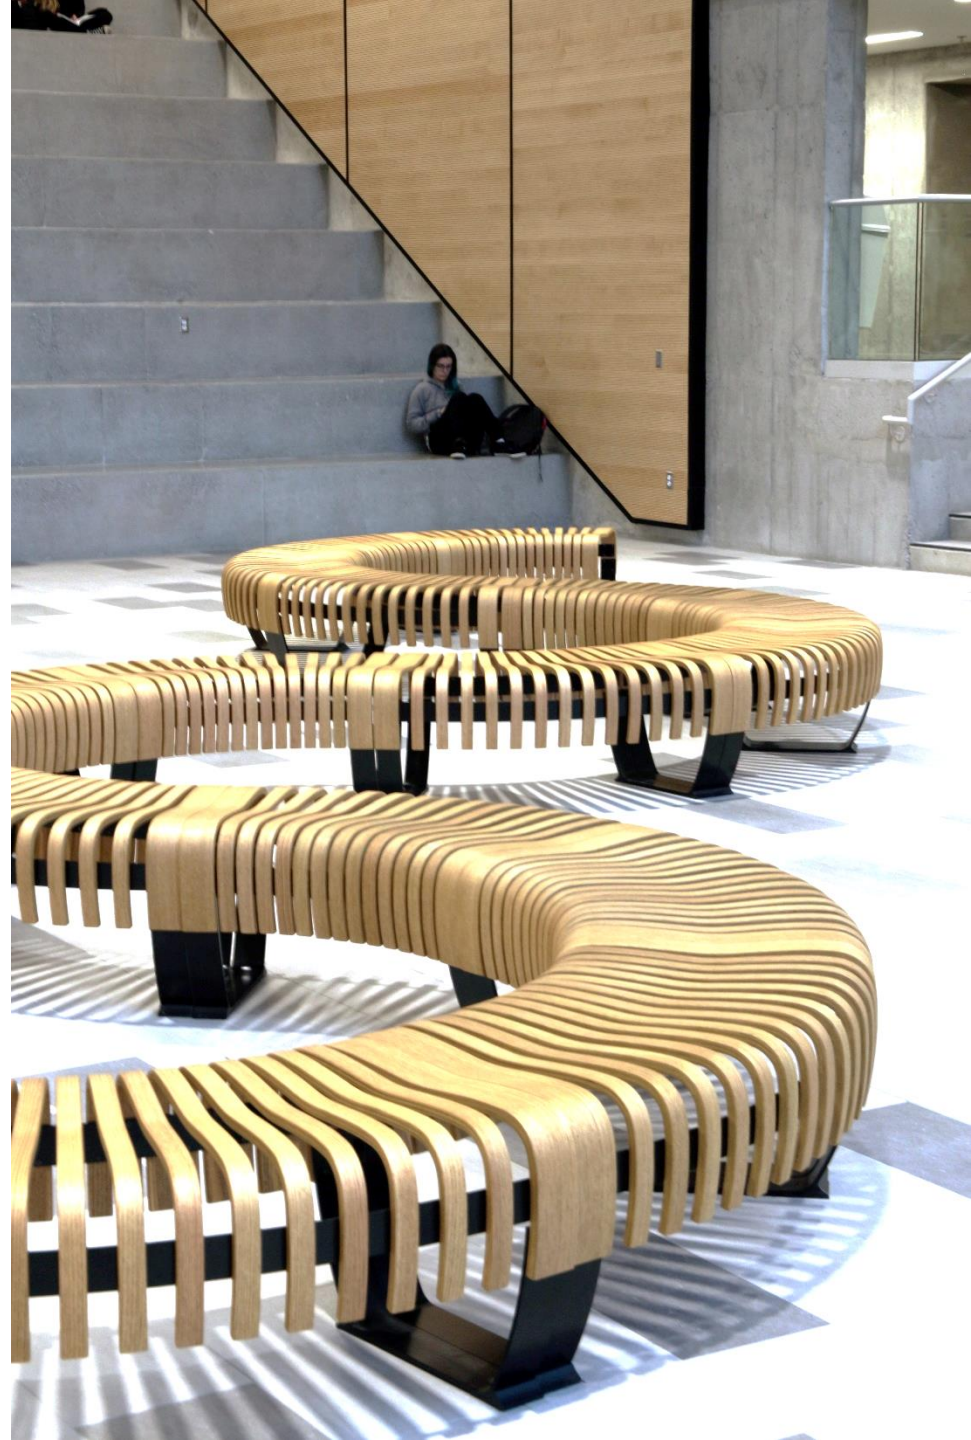

FILE LIBRARY

Maintenance | Easy & Cost Effective

Pick a
color
any
color!

Rubio[®]
MONOCOAT

*For your
inspiration*

project photos

Presentation Overview

NOVA C SERIES
Seating Line