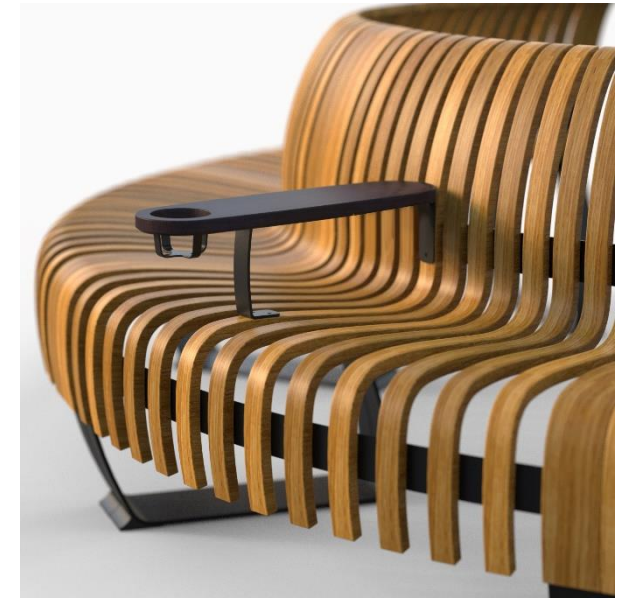

Functional Add-Ons

Tables
Armrests
Branding