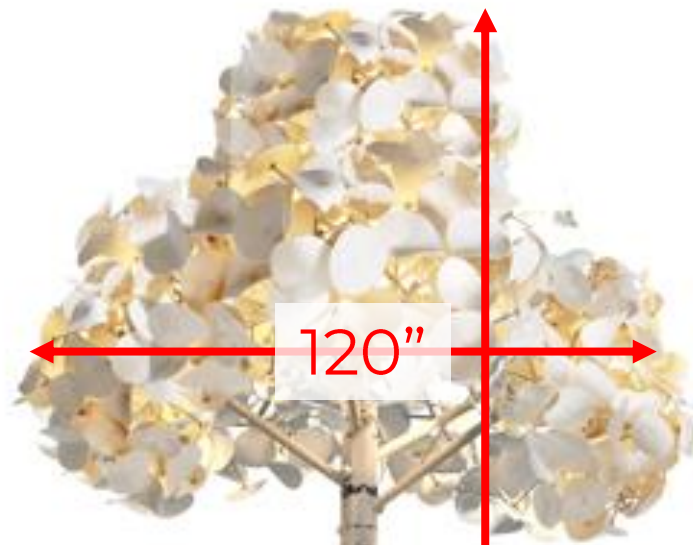

Leaf Lamp Series

Leaf Lamp
Pendant

Leaf Lamp Tree
(birch)

Leaf Lamp Tree
(metal)