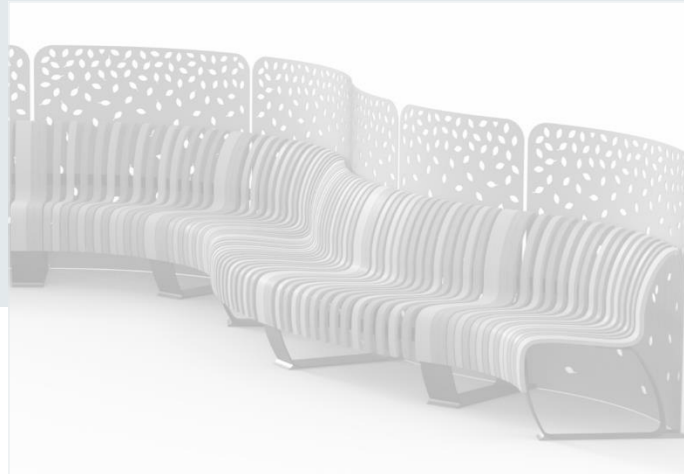

G

Green Furniture Concept

Sculptural Furnishings
for public spaces

About Green Furniture

Designed in Sweden | Manufactured in Canada

Sustainability

No VOC's

Local production

Recycled or
natural materials

Replanting
Program

GreenGuard
Gold

FSC Certified
Wood

Presentation Overview

NOVA C SERIES
Seating Line

RADIUS SERIES
Seating Accessories

**LEAF LAMP
SERIES**
Acoustic Lighting
Line

Presentation Overview

NOVA C SERIES
Seating Line

RADIUS SERIES
Seating Accessories

**LEAF LAMP
SERIES**
Lighting Line

Nova C Series

Nova C Series

Nova C Series

Nova C Series