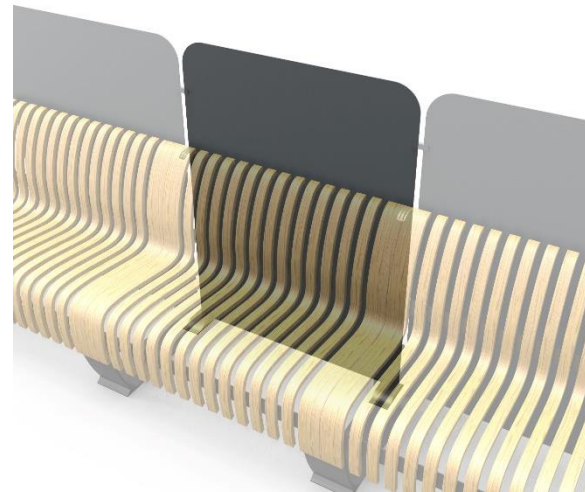

Radius Series

Bins

Planter Divider

Planter

Divider