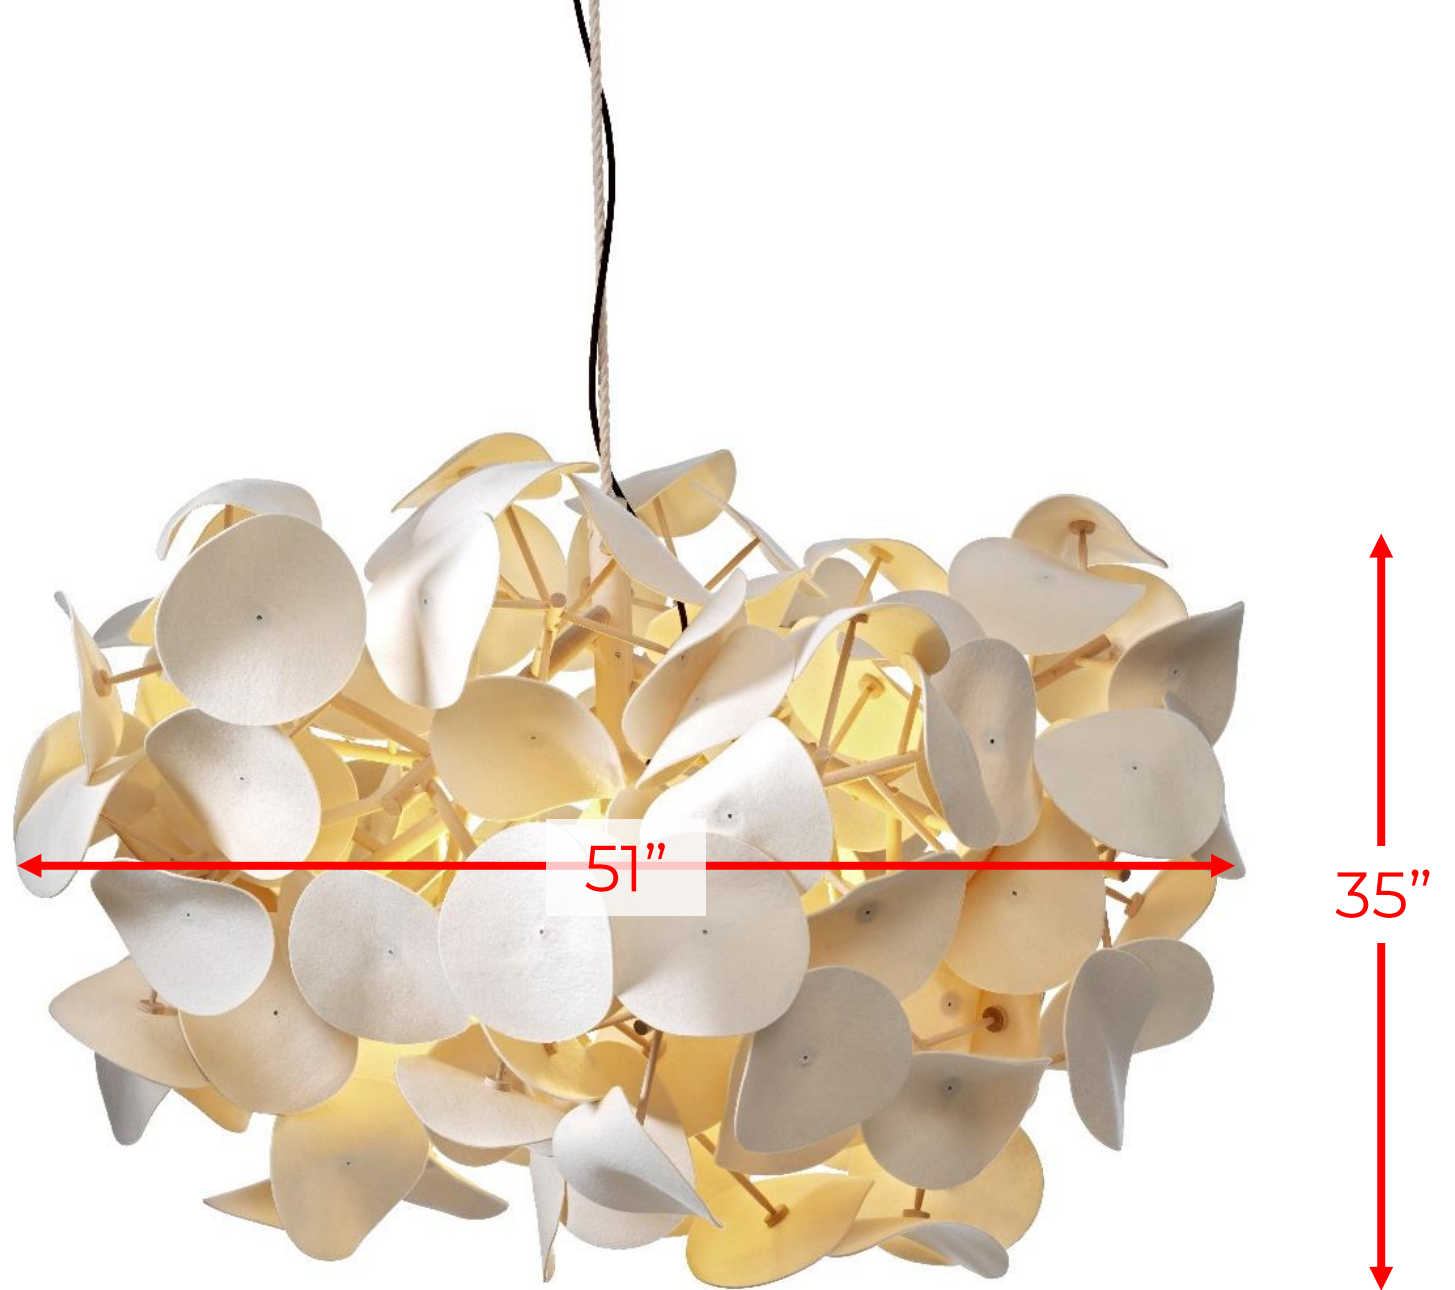

Leaf Lamp
Pendant

Leaf Lamp Tree
(birch)

Leaf Lamp Tree
(metal)

Leaf Lamp Series

Leaf Lamp Pendant

Leaf Lamp Tree (birch)

Leaf Lamp Tree (metal)

杏 〻 衤 衤 →