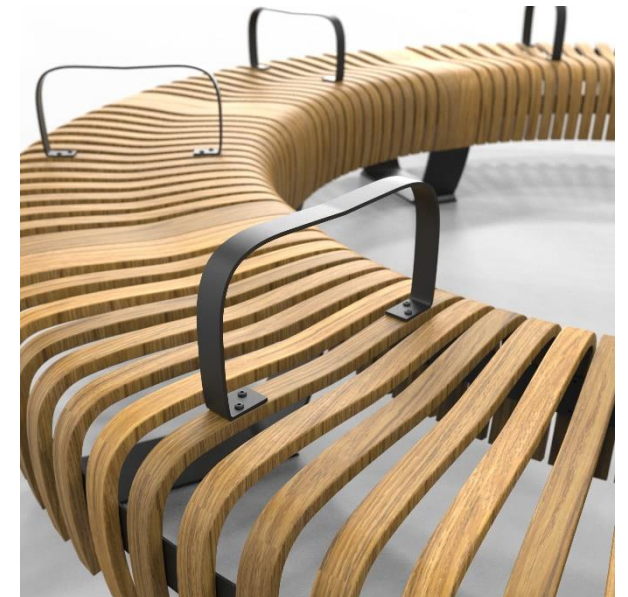

Functional Add-Ons

Tables
Armrests
Branding