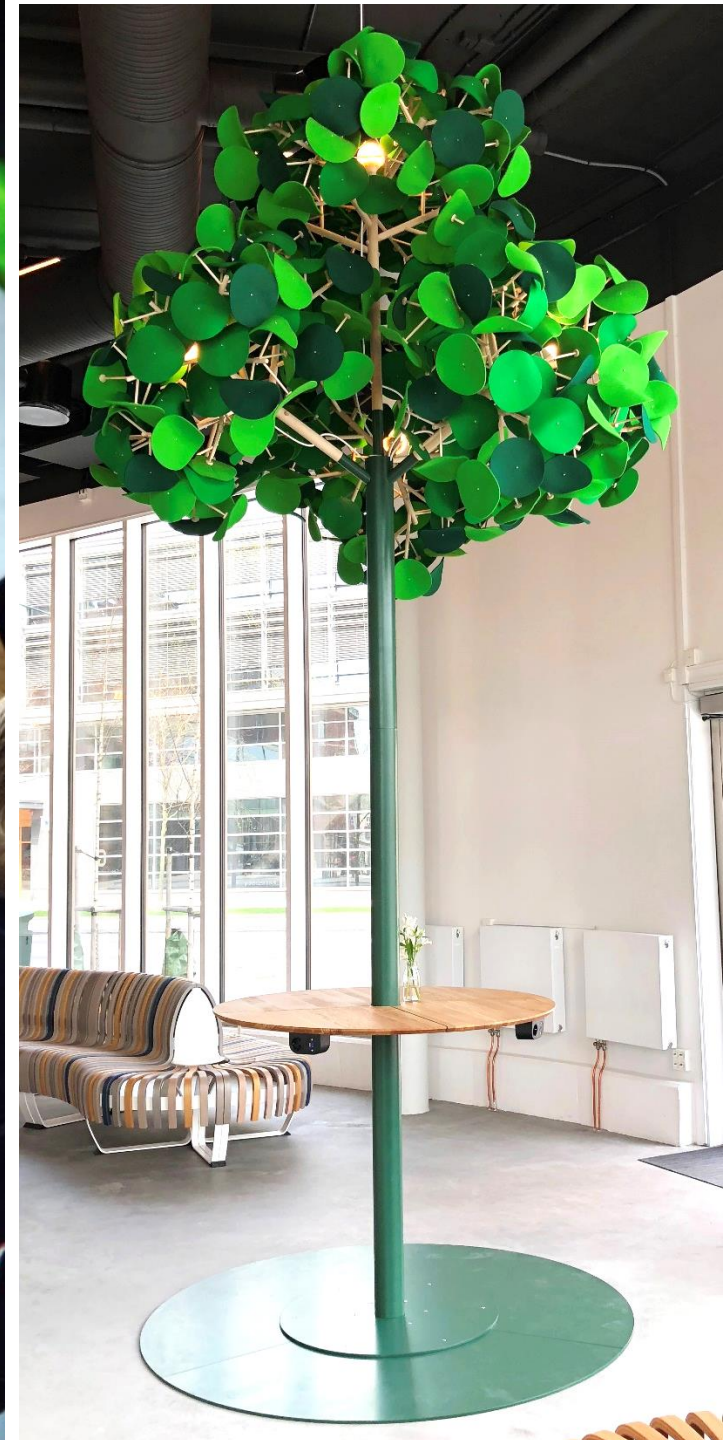

Leaf Lamp Series

Leaf Lamp
Pendant

Leaf Lamp Tree
(birch)

Leaf Lamp Tree
(metal)

MEDIUM

LARGE

Leaf Lamp Metal Tree M w Charging Table

Leaf Lamp Metal Tree L w Charging Table

Straight

Half Circle

Wiggly

Tilde

Leaf Lamp Metal Tree L w Table

Leaf Lamp Metal Tree M w Table

Leaf Lamp Series

Leaf Lamp
Pendant