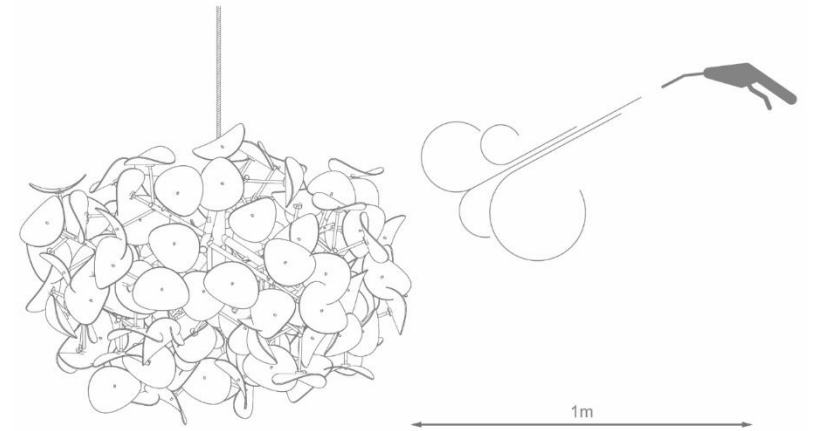

Natural Properties of Wool

Anti-Static
Remove dust in
just seconds