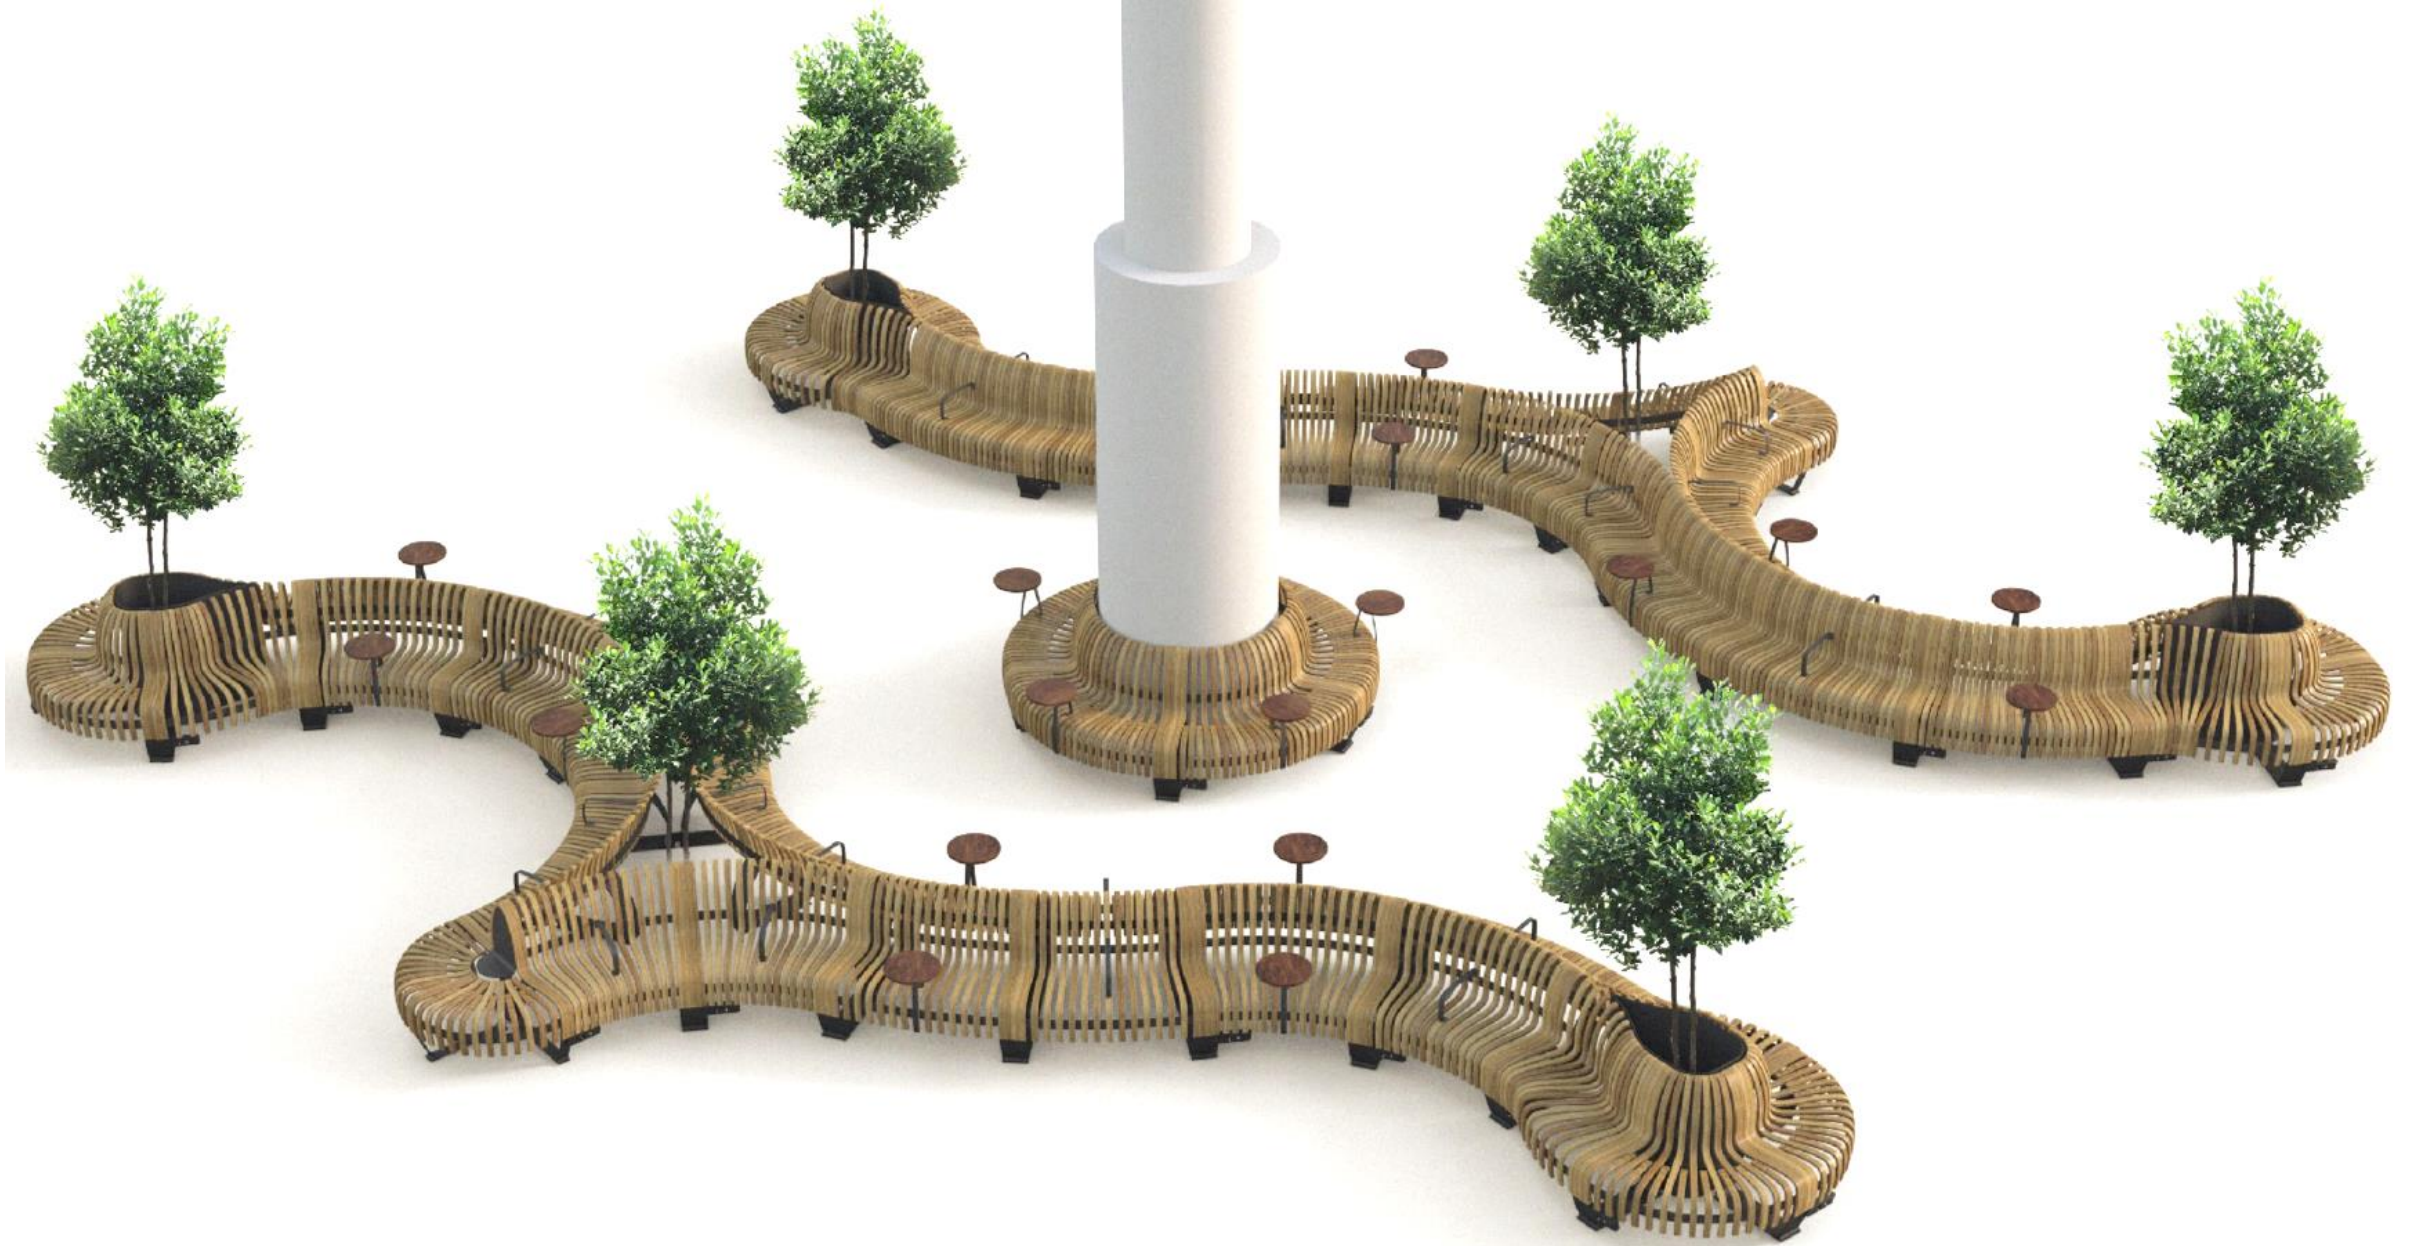

Recycled or
natural materials

Replanting
Program

GreenGuard
Gold

FSC Certified
Wood

Presentation Overview

NOVA C SERIES
Seating Line

RADIUS SERIES
Seating Accessories

**LEAF LAMP
SERIES**
Acoustic Lighting
Line

Presentation Overview

NOVA C SERIES
Seating Line

RADIUS SERIES
Seating Accessories

**LEAF LAMP
SERIES**
Lighting Line

Nova C Series

Nova C Series

Nova C Series

Nova C Series

Nova C Series

Nova C Series

design a
custom look
without the
custom price tag!

Built with standard
factory components at
a much lower cost
than custom sculptural
pieces

♿️👶🧳 Lift to Platforms 10 to 15

Departures

Nova C Double Bench

New
Additions!

Nova C Kids

Nova C Recliner

Nova C Perch

Nova C Recliner
Best of NeoCon Silver
Seating: Sofas & Lounge

Nova C Perch
Best of NeoCon Gold
Seating: Benches

Sit down &
power up!