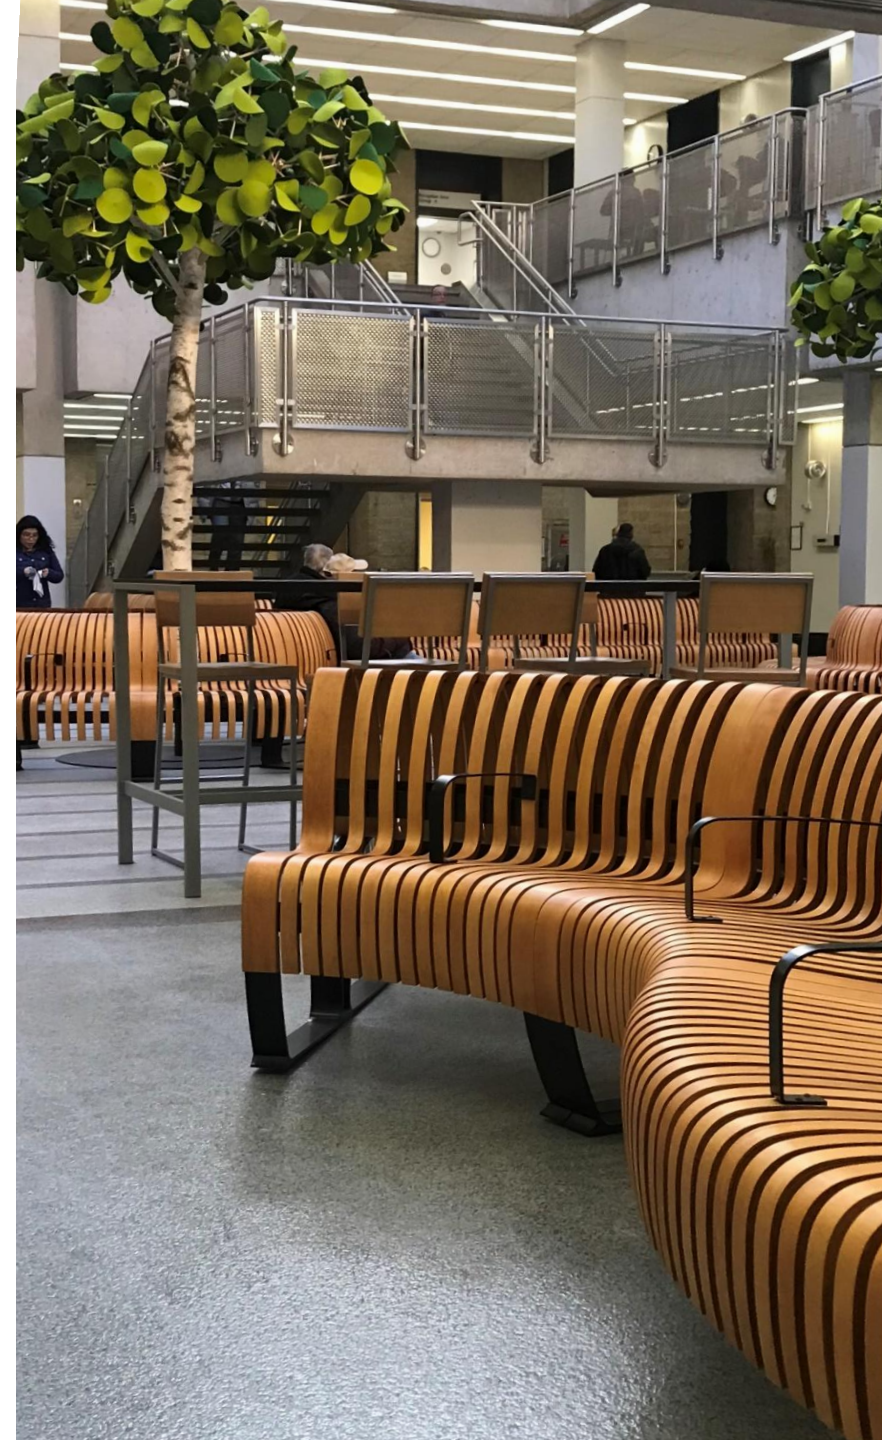

FILE LIBRARY

Maintenance | Easy & Cost Effective

Pick a
color
any
color!

Rubio[®]
MONOCOAT

*For your
inspiration*

project photos

Presentation Overview

NOVA C SERIES
Seating Line